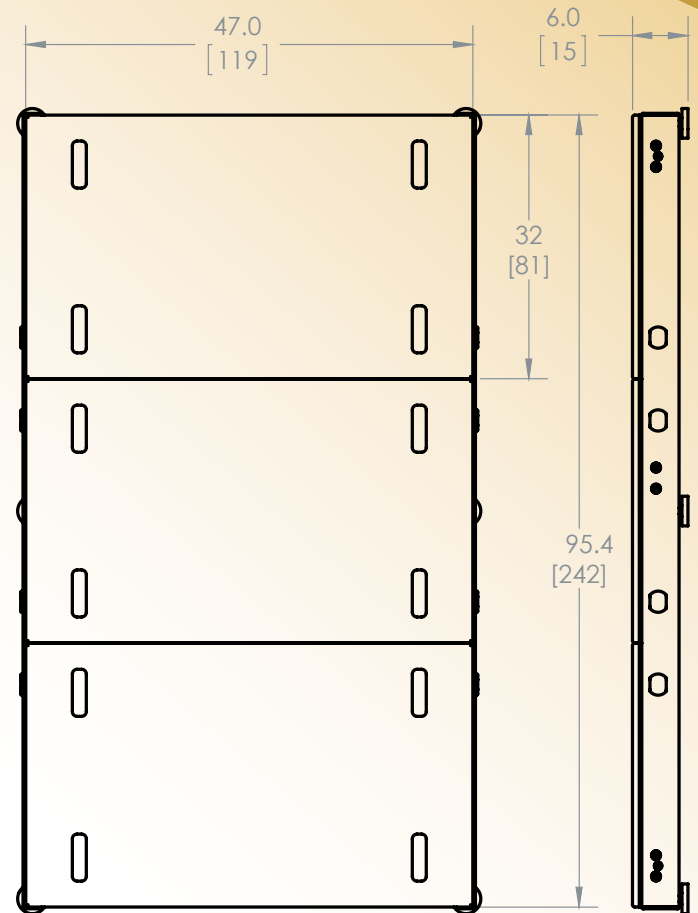

Mobile Platform Scale

Model SRV714

SR Scales®
by SR Instruments, Inc.

Quality. Reliability. Accuracy.

SYSTEM SPECIFICATIONS

MAX WEIGHT	15,000 Lb / 6,800 Kg
DISPLAY RESOLUTION	5 Lb / 2 kg
BUTTON FUNCTIONS	Zero/Weigh, lb/kg, Hold/Recall
DISPLAY UNITS	Pounds / Kilograms
PORTABILITY	Scale disassembles for easy transport.
POWER	Six (6) "D" Cell Batteries
HELD WEIGHT	Highest stable weight is automatically stored in memory. Press "Held Wt" on the tablet to recall last stored weight.
AUTO POWER DOWN	Approximately ten (10) minutes from last button press.
SCALE WEIGHT	Top Panels 95Lbs./pc. (3 pcs.) Bottom Rails 80Lbs./pc. (2 pcs.)
WARRANTY	Two (2) Years

DIMENSIONS in [cm]

PACKAGING