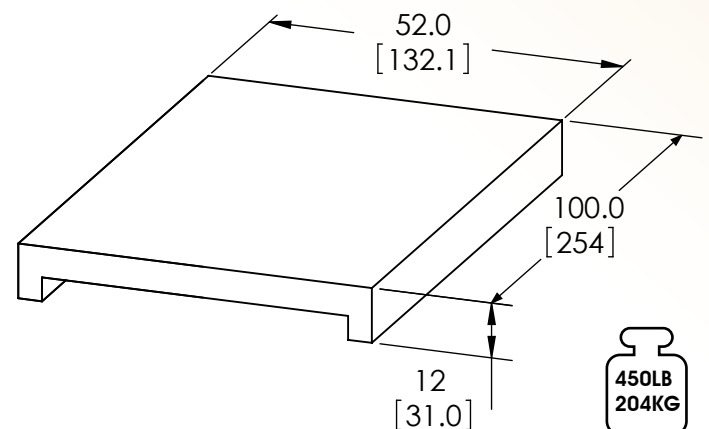

EXTRA LARGE WEIGHING SURFACE

The scale's large 48" x 96" anti-skid surface makes it ideal for gathering weight on large animals.

CAPACITY

15,000 Lbs. or 6,800 Kgs.

PORTABLE

The unique five piece design makes the scale lightweight allowing for portability between exhibits as well as being keeper friendly.

POWER

Six D-cell batteries provide up to 1,200 weigh cycles.

Mobile Platform Scale

Model SRV714

SR Scales[®]
by SR Instruments, Inc.

Quality. Reliability. Accuracy.

SYSTEM SPECIFICATIONS

MAX WEIGHT	15,000 Lb / 6,800 Kg
DISPLAY RESOLUTION	5 Lb / 2 kg
BUTTON FUNCTIONS	Zero/Weigh, lb/kg, Hold/Recall
DISPLAY UNITS	Pounds / Kilograms
PORTABILITY	Scale disassembles for easy transport.
POWER	Six (6) "D" Cell Batteries
HELD WEIGHT	Highest stable weight is automatically stored in memory. Press "Held Wt" on the tablet to recall last stored weight.
AUTO POWER DOWN	Approximately ten (10) minutes from last button press.
SCALE WEIGHT	Top Panels 95Lbs./pc. (3 pcs.) Bottom Rails 80Lbs./pc. (2 pcs.)
WARRANTY	Two (2) Years

DIMENSIONS in [cm]

PACKAGING

Specifications subject to change without notice.

SR Instruments, Inc.

600 Young Street, Tonawanda, New York 14150 USA
T: 716.693.5977 • F: 716.693.5854 • TF: 1.800.654.6360

www.srscales.com